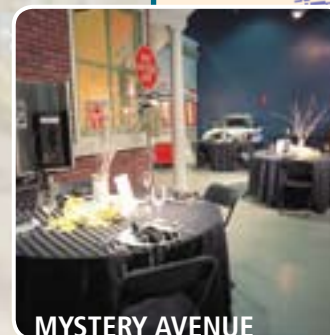

For your next presentation or product launch, make a big impression on our 4-storey **IMAX®** screen! Or use our one-of-a-kind **Margaret Zeidler Star Theatre** in the round for an entirely new perspective on your next media conference.

If something more dramatic is in order, then perhaps the **ESSO Skywalk** is for you. Overlooking the lobby, the **Skywalk** is a fabulous spot for cocktails and hors d'oeuvres.

For a smaller more intimate gathering, the **Starlight Room** offers an even more spectacular setting with a twinkling star ceiling and seating for up to 70 people.

If a special theme is in order, any of our five themed galleries offer a memorable place to stage your event.

Mystery Avenue is a perfect spot to host a small dinner, combined with a crime solving team activity after your meal!

CAFÉ

ESSO SKYWALK SOUTH END

STARLIGHT ROOM

MYSTERY AVENUE